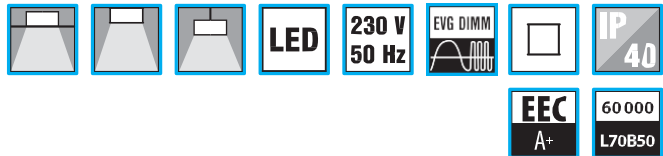

ZXP RGBW

ZXP RGBW - LED RGB Panel

Gehäuse:

Eloxierter Aluminiumrahmen

Optik:

Hochlichtleitende Acrylscheibe

LED:

Mid Power LED 4000K
RGB OSRAM CERAMOS

Verschaltung:

LED Konstantstromtreiber, DALI dimmbar

Versionen:

ZXPA600...Rechteck 600x600mm
ZXPA625...Rechteck 625x625mm

Anwendung:

Pendel- / Aufbau- / Einbauvariante

Zubehör:

Abhängeset

ZXP RGBW - LED RGB panel

Body:

Anodized aluminum frame

Optic:

High translucent acrylic desk

LED:

Mid Power LED 4000K
RGB OSRAM CERAMOS

Wiring:

LED current driver, DALI dimmable

Versions:

ZXPA600...square 600x600mm
ZXPA625...square 625x625mm

Application:

Pendant / surface / recessed installation