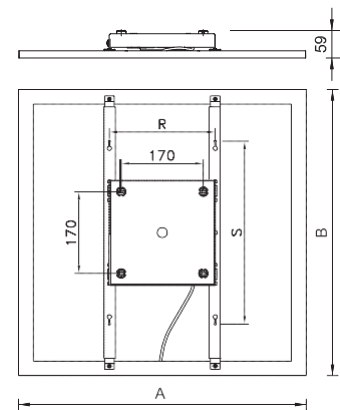

LED current driver, DALI dimmable

**Versions:**

ZXPA600...square 600x600mm  
ZXPA625...square 625x625mm

**Application:**

Pendant / surface / recessed installation

**Accessories:**

Rope suspension set

RGBW	W*	lm	A	B	R	S	Kg
ZXPA600RGBW/1400DALI	36	3200	596	596	220	380	5,9
ZXPA625RGBW/1400DALI	36	3200	622	622			