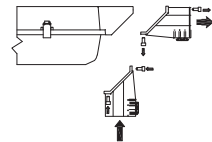

LED streetlights

Body:

Aluminum body (grey), stainless clips

Optic:

Polycarbonate cover

Wiring:

LED driver PHILIPS

LED:

PHILIPS, 4000K

Application:

Optimal for 4-8 m poles

Note:

Universal mounting flange for pole or bracket installation, diameter 60mm

	W	lm	kg
SEVB 1800	17	1800	6,8
SEVB 3000	30	3000	6,8
SEVB 4500	44	4500	6,8

KÜHLKÖRPER / COOLER

VERSCHLUSS / BUCKLE

FLANSCH FÜR AUSLEGER /
FLANGE FOR BRACKET

FLANSCH FÜR MAST / FLANGE FOR
POLE