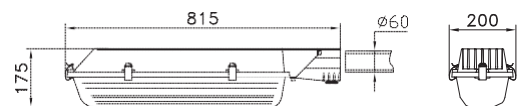

LED streetlights

Body:

Aluminum body (grey), stainless clips

Optic:

Polycarbonate cover

Wiring:

LED driver PHILIPS

LED:

PHILIPS, 4000K

Application:

Optimal for 4-8 m poles

Note:

Universal mounting flange for pole or bracket installation, diameter 60mm

	W	lm	kg
SEVB 1800	17	1800	6,8
SEVB 3000	30	3000	6,8
SEVB 4500	44	4500	6,8